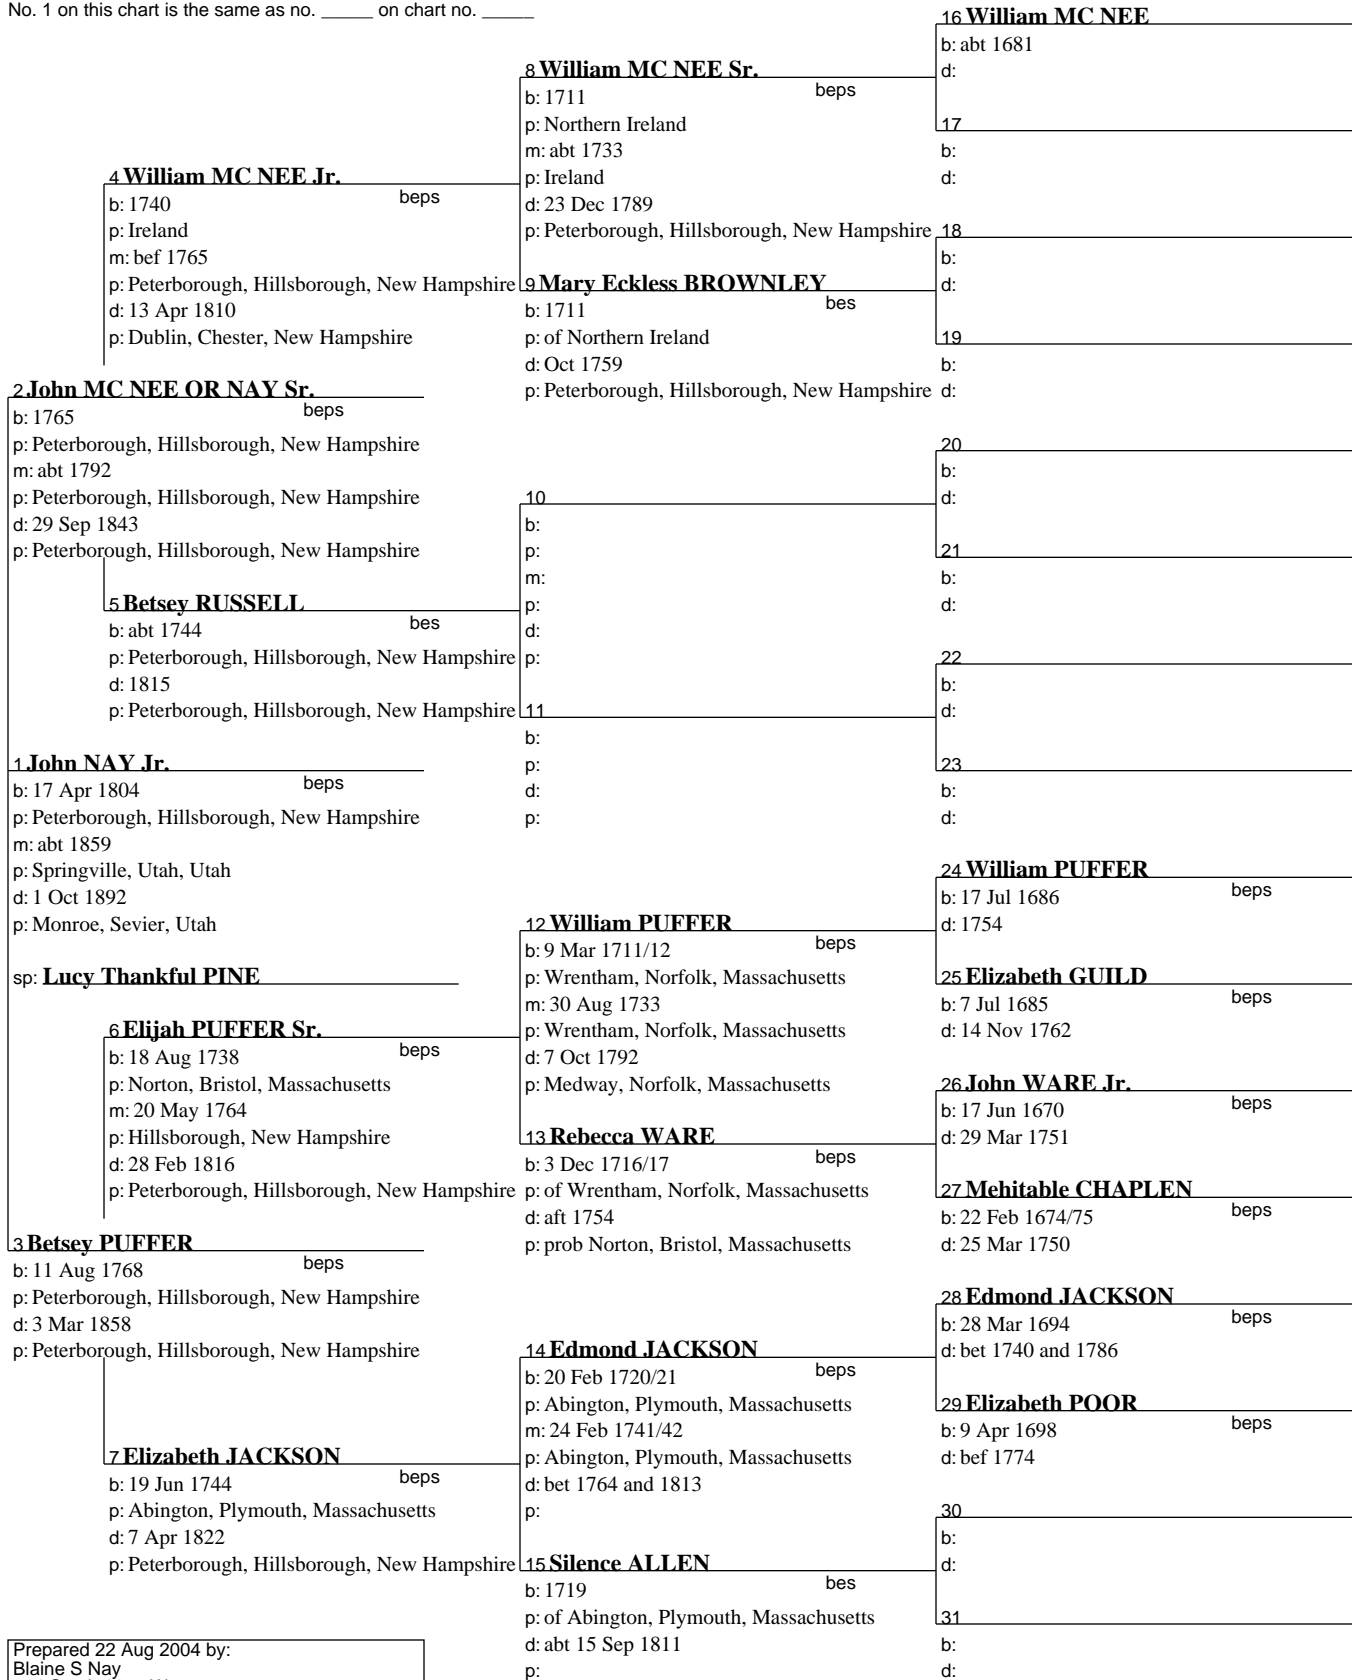

Pedigree Chart

22 Aug 2004

Chart no. _____
 No. 1 on this chart is the same as no. _____ on chart no. _____

Prepared 22 Aug 2004 by:
 Blaine S Nay
 714 South 1175 West
 Cedar City, UT 84720-3699
 USA